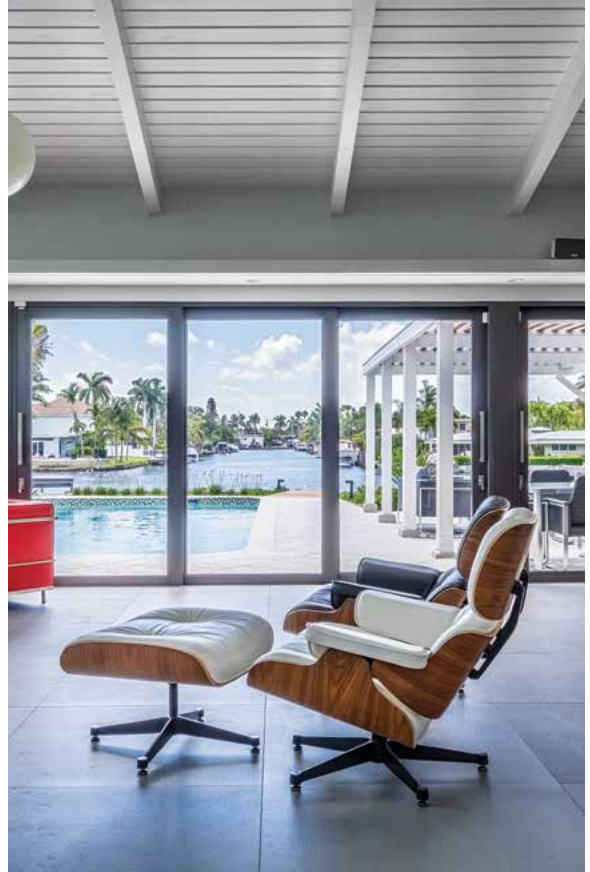

# Mid-Century Reborn

On the Middle River, a Fort Lauderdale classic gets a makeover.

*photography courtesy of*

**DOUBLE P CONSTRUCTION**

— A CLASSIC mid-century modern house has a new lease on life thanks to a stylish and respectful remodel.

The home, which sits on the east bank of the Middle River in Coral Ridge, was built in 1961. Light, airy and open, with high-beamed ceilings and large windows, it's a prime example of what is perhaps Fort Lauderdale's most distinctive architectural style. The remodel, overseen by general contractor Alessandro Potenti of Double P Construction, aimed to modernize and add amenities without infringing on what makes the house such a special and uniquely Floridian space in the

A center island and custom cabinets have been added to give the kitchen a more modern style and feel. Stacked stone has been added in various places throughout the home to create a more modern look while remaining respectful to the original Midcentury Modern style.

rec room also faces the water. Expansive and high-ceilinged, it has room for several sofas and a pool table.

In the backyard, Double P added a pergola that extends from the house towards the pool. On the other side of the pool, lush Floridian landscaping gives a resort feel. 